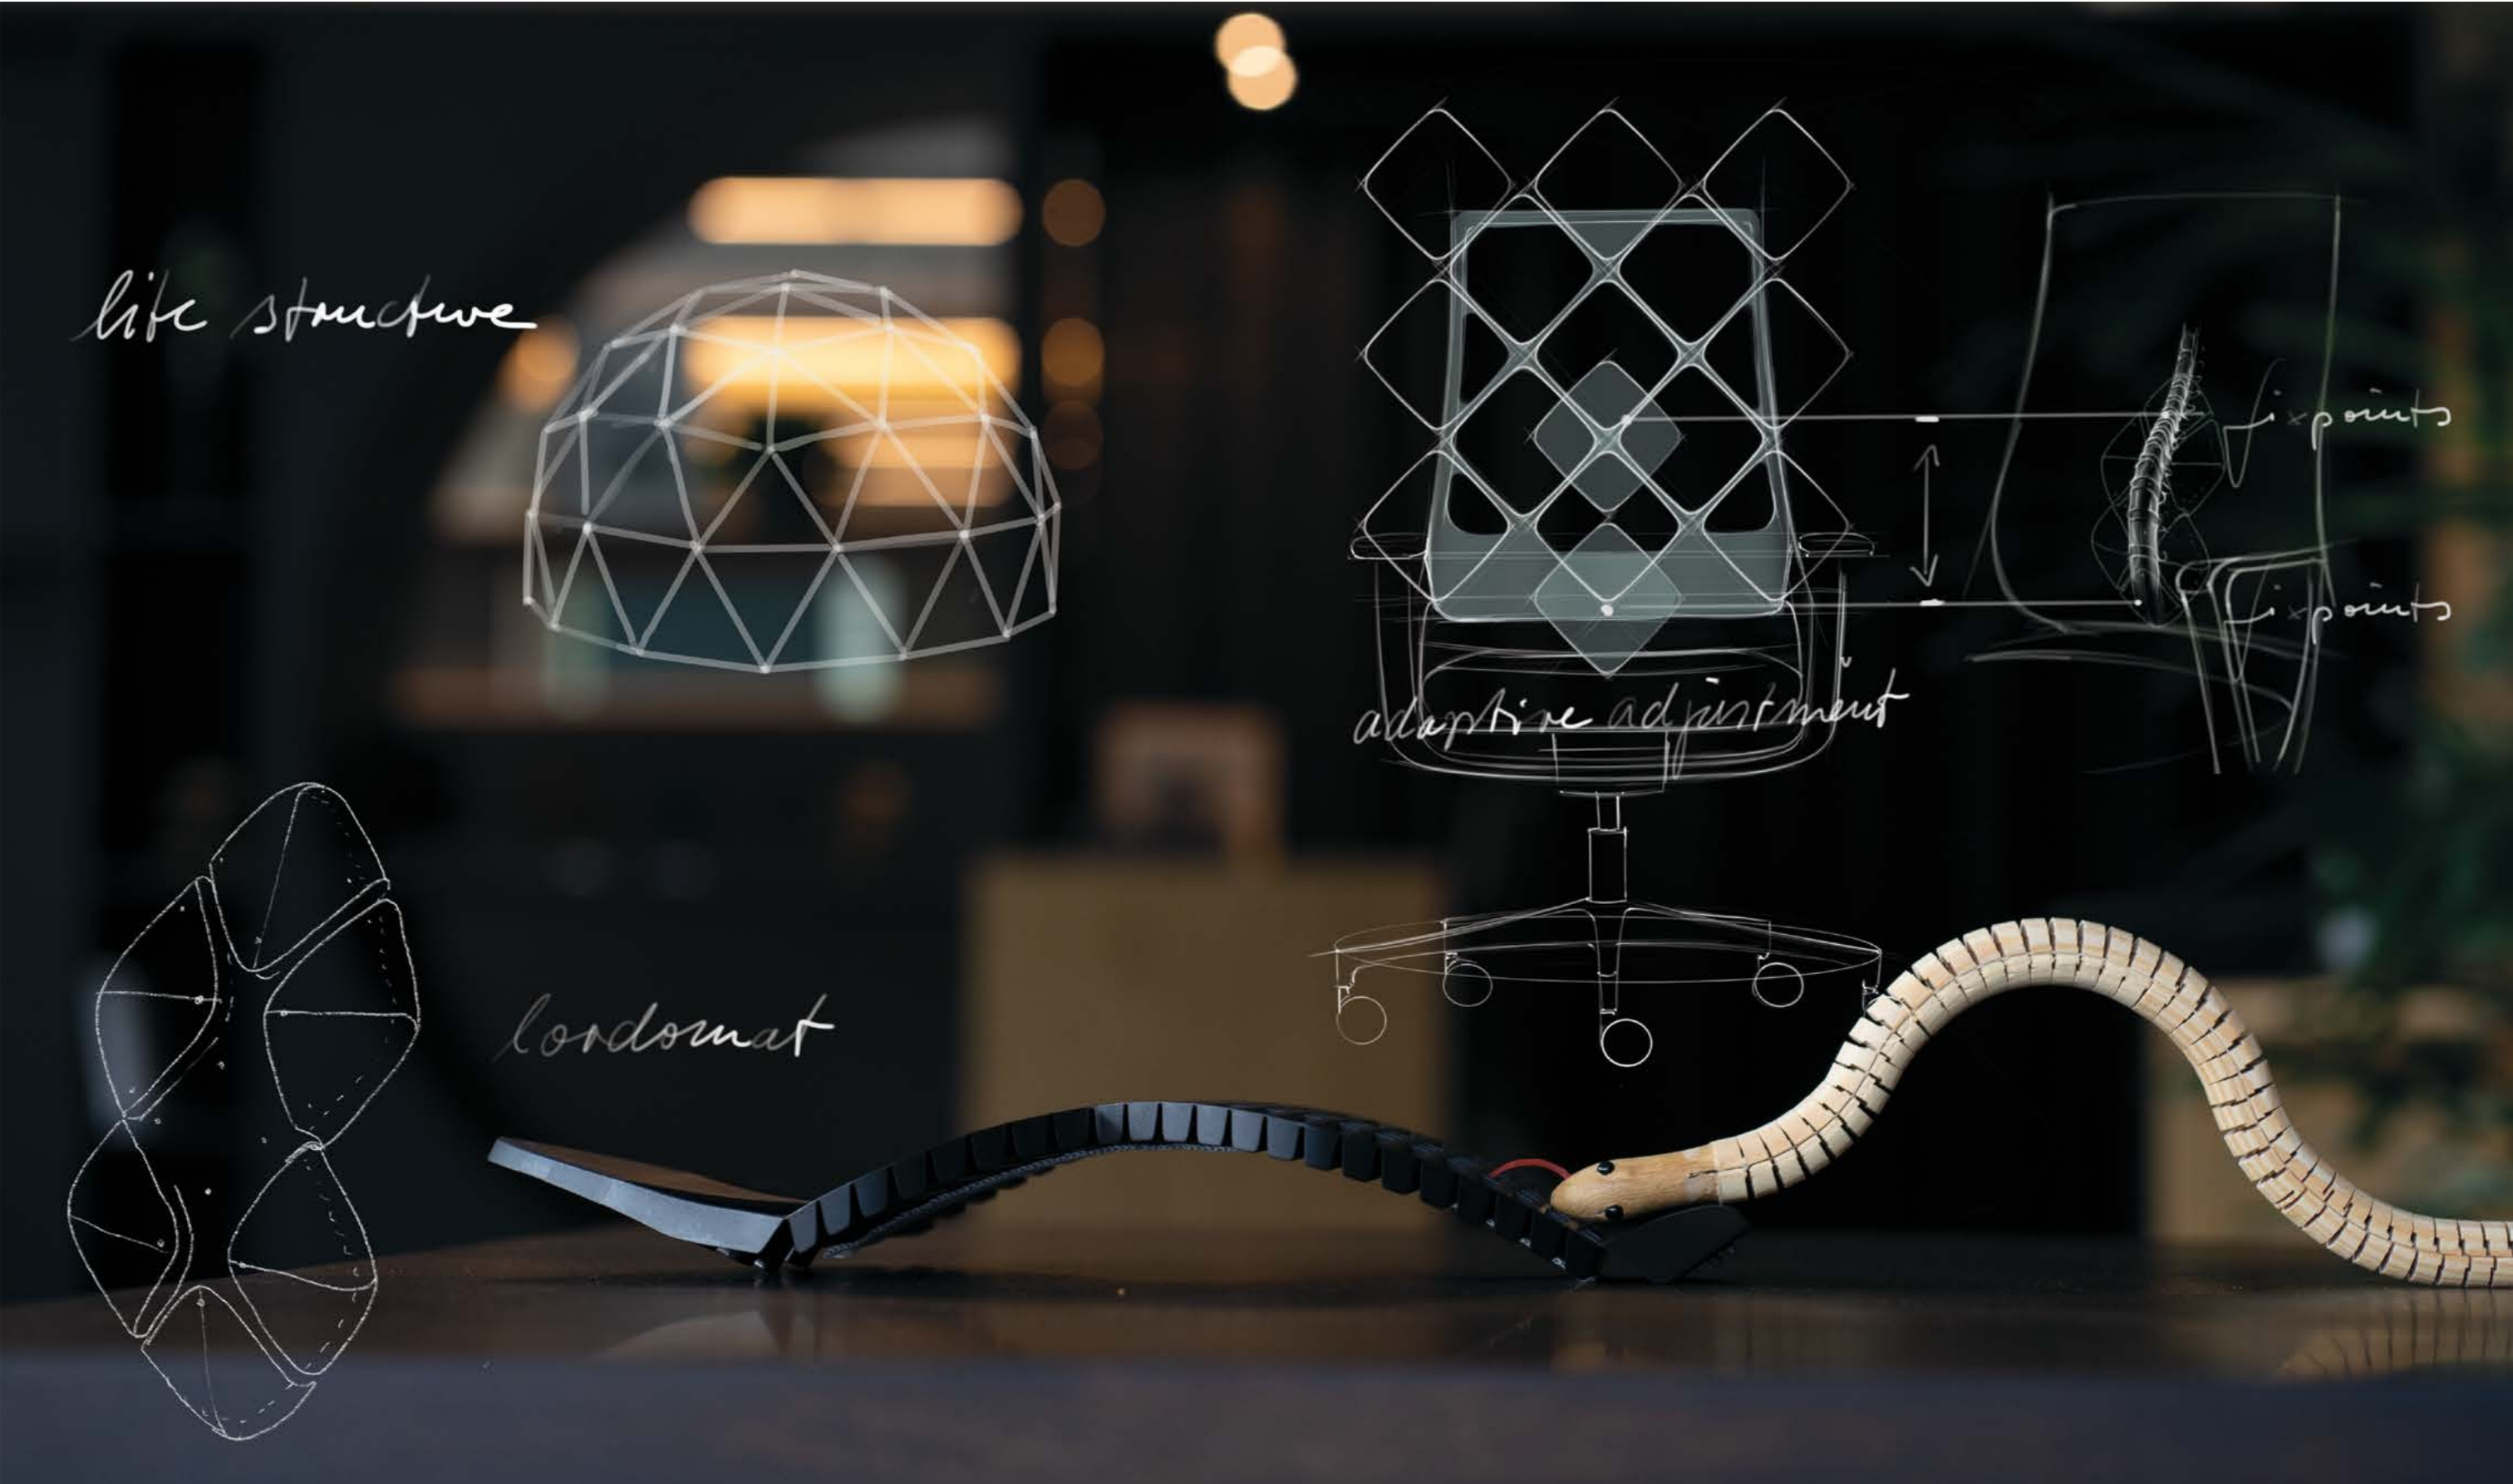

“The art of sitting” sums up our ability to combine healthy sitting with aesthetic appeal. Our goal: well-being at work. It all started back in 1935, when Margarete Klöber came up with a ground-breaking approach to dynamic sitting in form of a health chair with spiral springs known as the “Polstergleich”. From that day on, we’ve been passionate about perfecting the way of sitting.

Adaptability is one of the keywords in agile working. Connex2 is a front runner here, because its mesh backrest can adapt smartly to individual back movements. This intuitive response feature allows sitters some headspace to focus on the important stuff.

DESIGN AT KLÖBER IS A CONSEQUENCE OF RESPONSIBILITY TOWARDS THE USER. THE PATENTED AUTO-ADAPTIVE LUMBAR SUPPORT WAS INSPIRED BY THE VERTEBRAE OF A SNAKE TOY.

CONNEX2 PADDED

Hinsetzen und durchstarten – das ist mit Connex2 problemlos möglich. Die Automatikmechanik des Bürostuhls passt sich jedem Kollegen clever an, ohne dass viele Handgriffe nötig sind. Das macht Connex2 zum absoluten Desk-Sharing-Liebling im Büro.