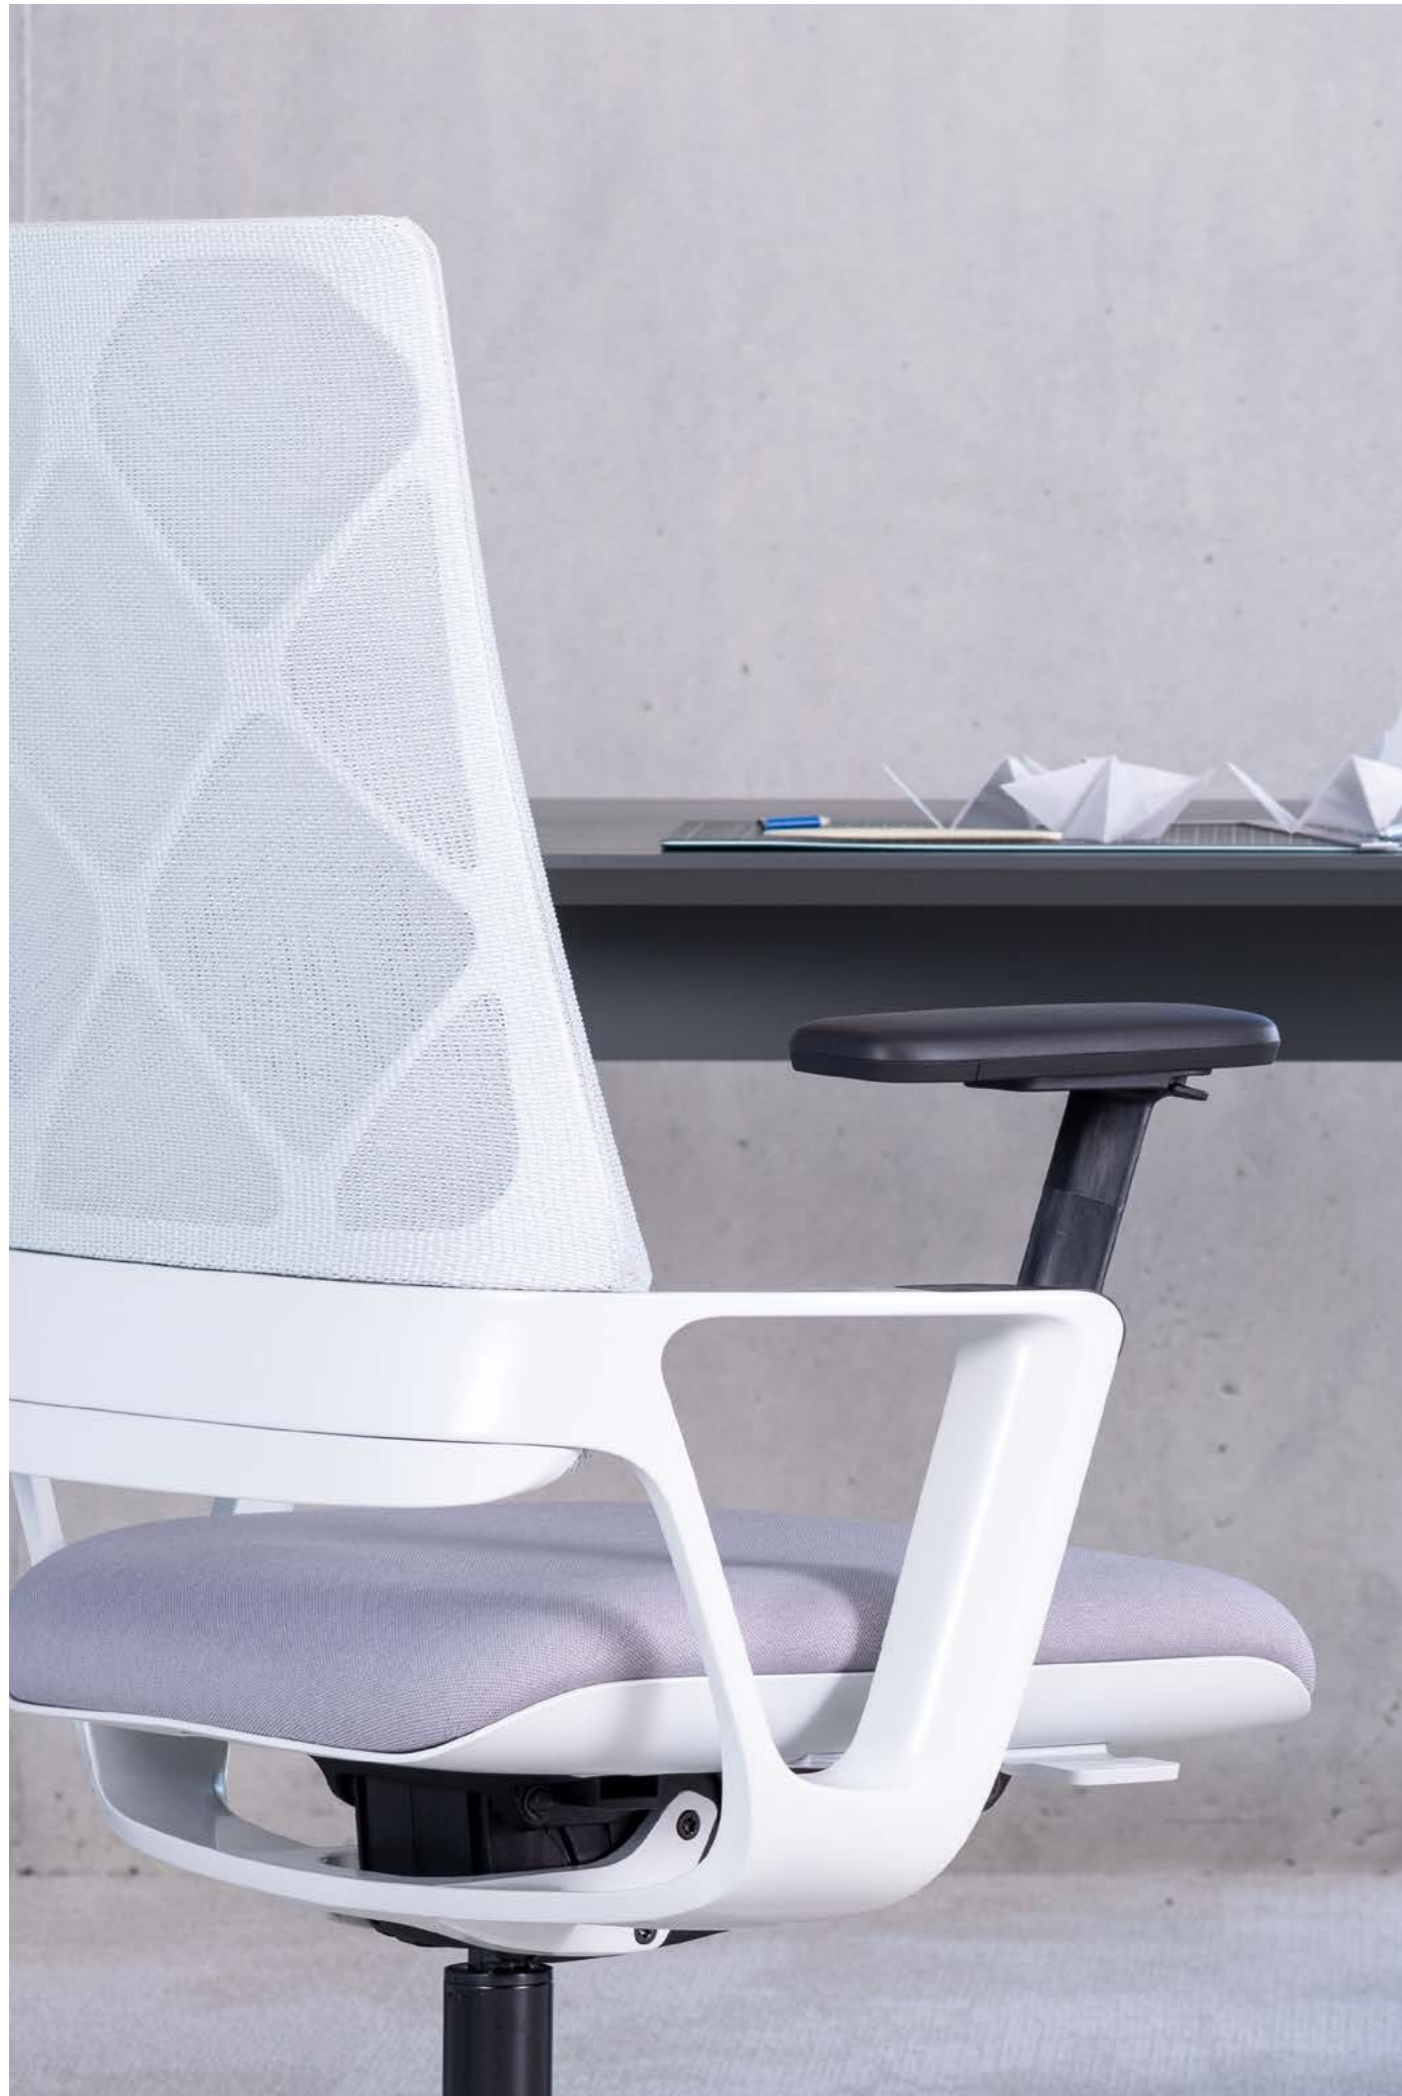

THE ART OF SITTING

„The art of sitting“ steht für unsere Fähigkeit, gesundes Sitzen und Ästhetik miteinander zu verbinden. Unser Ziel: sich bei der Arbeit wohlfühlen. Bereits 1935 präsentierte Margarete Klöber mit dem gefederten Gesundheitsstuhl „Polstergleich“ den wegweisenden Ansatz für bewegtes Sitzen. Seither ist es unsere Leidenschaft, das Sitzen zu perfektionieren.

“The art of sitting” sums up our ability to combine healthy sitting with aesthetic appeal. Our goal: well-being at work. It all started back in 1935, when Margarete Klöber came up with a ground-breaking approach to dynamic sitting in form of a health chair with spiral springs known as the “Polstergleich”. From that day on, we’ve been passionate about perfecting the way of sitting.