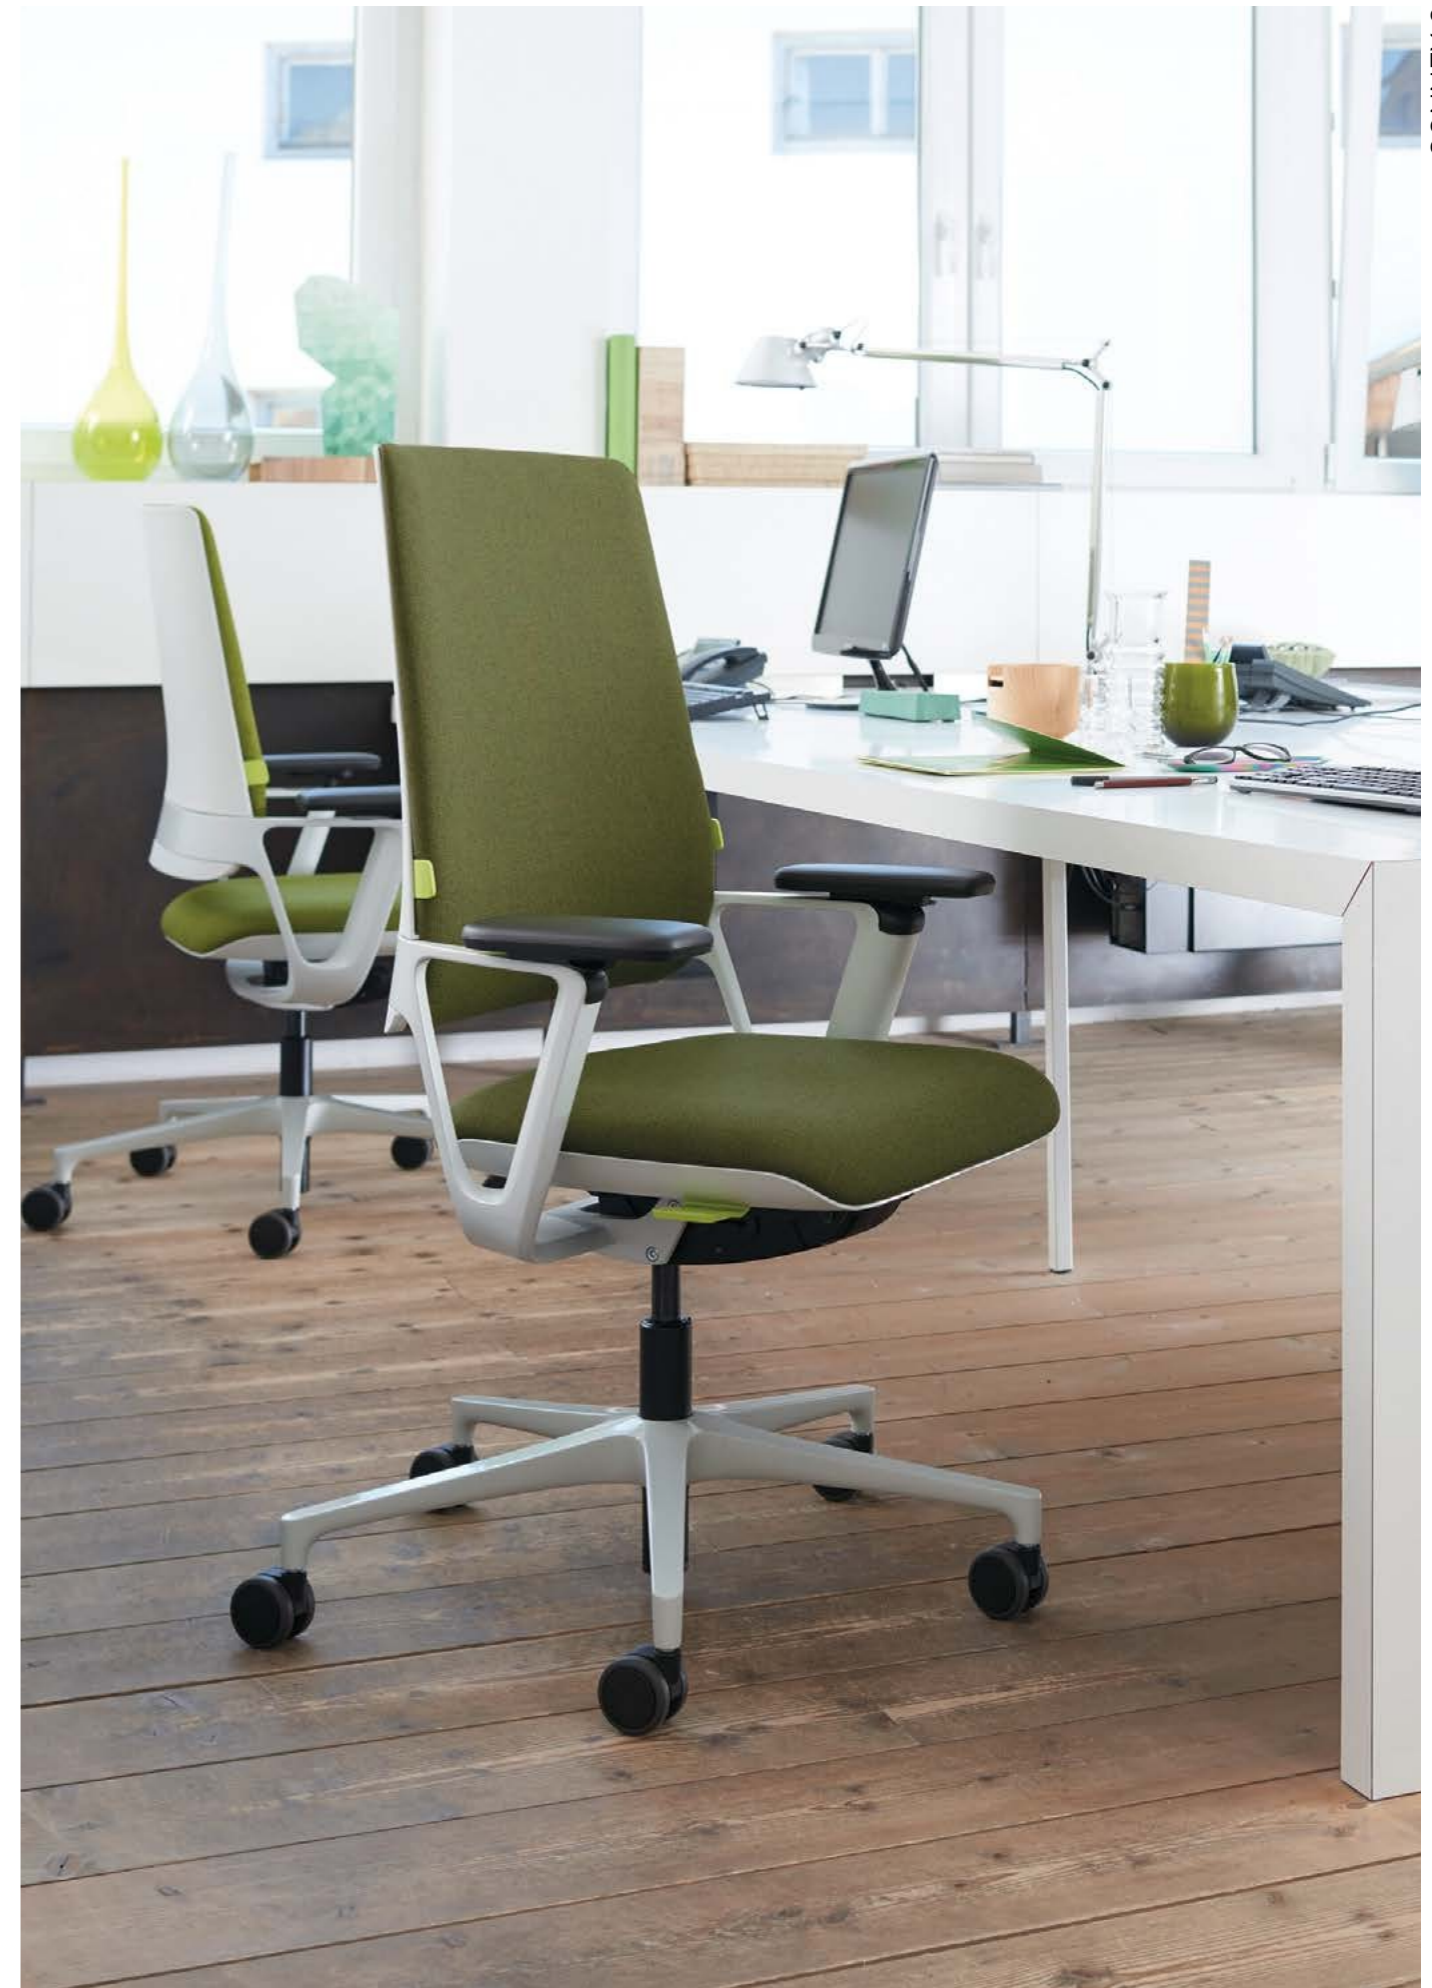

Adaptability is one of the keywords in agile working. Connex2 is a front runner here, because its mesh backrest can adapt smartly to individual back movements. This intuitive response feature allows sitters some headspace to focus on the important stuff.

DESIGN AT KLÖBER IS A CONSEQUENCE OF RESPONSIBILITY TOWARDS THE USER. THE PATENTED AUTO-ADAPTIVE LUMBAR SUPPORT WAS INSPIRED BY THE VERTEBRAE OF A SNAKE TOY.

CONNEX2 PADDED

Hinsetzen und durchstarten – das ist mit Connex2 problemlos möglich. Die Automatikmechanik des Bürostuhls passt sich jedem Kollegen clever an, ohne dass viele Handgriffe nötig sind. Das macht Connex2 zum absoluten Desk-Sharing-Liebling im Büro.

Sit down, get started – it's that simple with Connex2. The chair's automatic mechanism cleverly adapts to every colleague's needs, without having to fiddle about. As a result, Connex2 is everyone's absolute favourite for desk sharing.