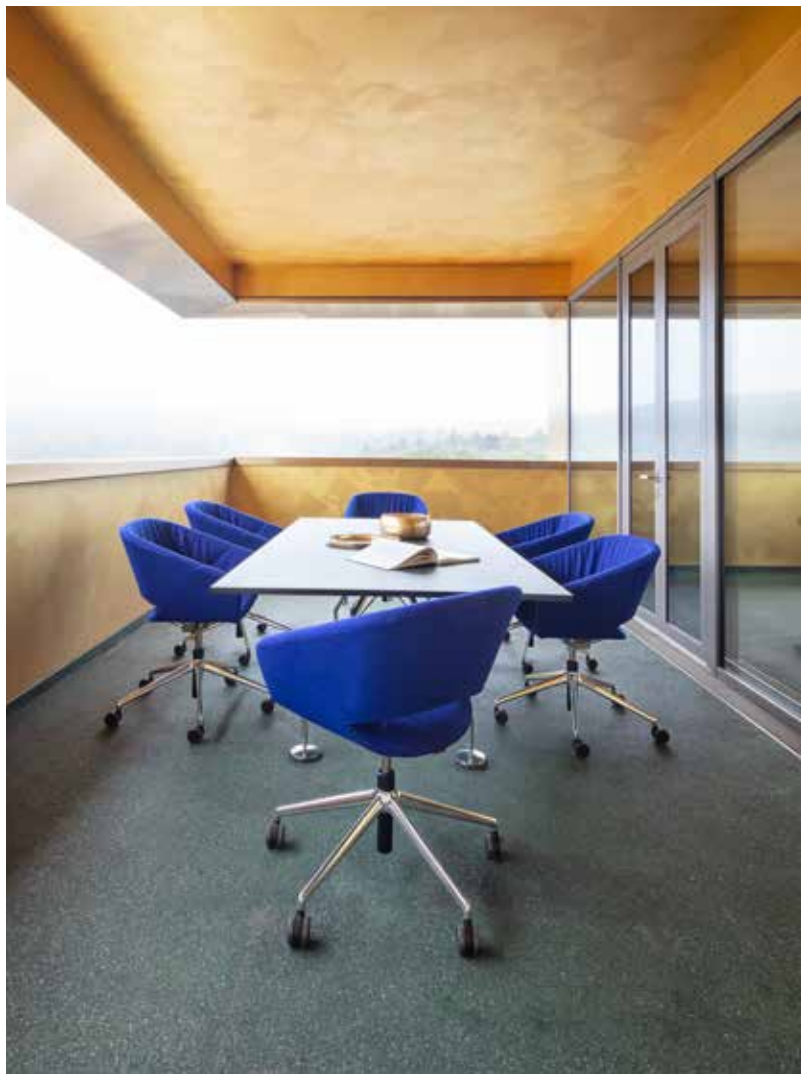

Averio XS

DAS ELEGANTE MATCH

The elegant match

DE Averio XS passt perfekt in moderne, zeitgemäße Innenarchitektur. Ob als Sessel auf filigranen Kufen im eleganten Dining-Bereich, mit edlem Massivholzgestell für die Office-Lounge und das private Wohnen oder drehbar und auf Rollen für anspruchsvolles Conferencing: Averio XS ist vielseitig einsetzbar und macht überall eine sehr gute Figur.

EN Averio XS fits perfectly into modern, contemporary interior design. Whether as a sledbase armchair for an elegant dining area, with a solid wooden frame for the office lounge and private living or as a swivel version on castors for sophisticated conference spaces: the Averio XS models are versatile and cut a very fine figure anywhere.

EN The lightweight combines the elegant Züco design with supreme comfort. The lounge seat with foam-coated frame is available fully cushioned, with the cushioning either firmly attached or loosely cushioned. It can offer relaxed, comfortable seating in a lobby, allow you to focus in a meeting, or present a prestigious look in an executive office. The Züco Averio shows maximum versatility.