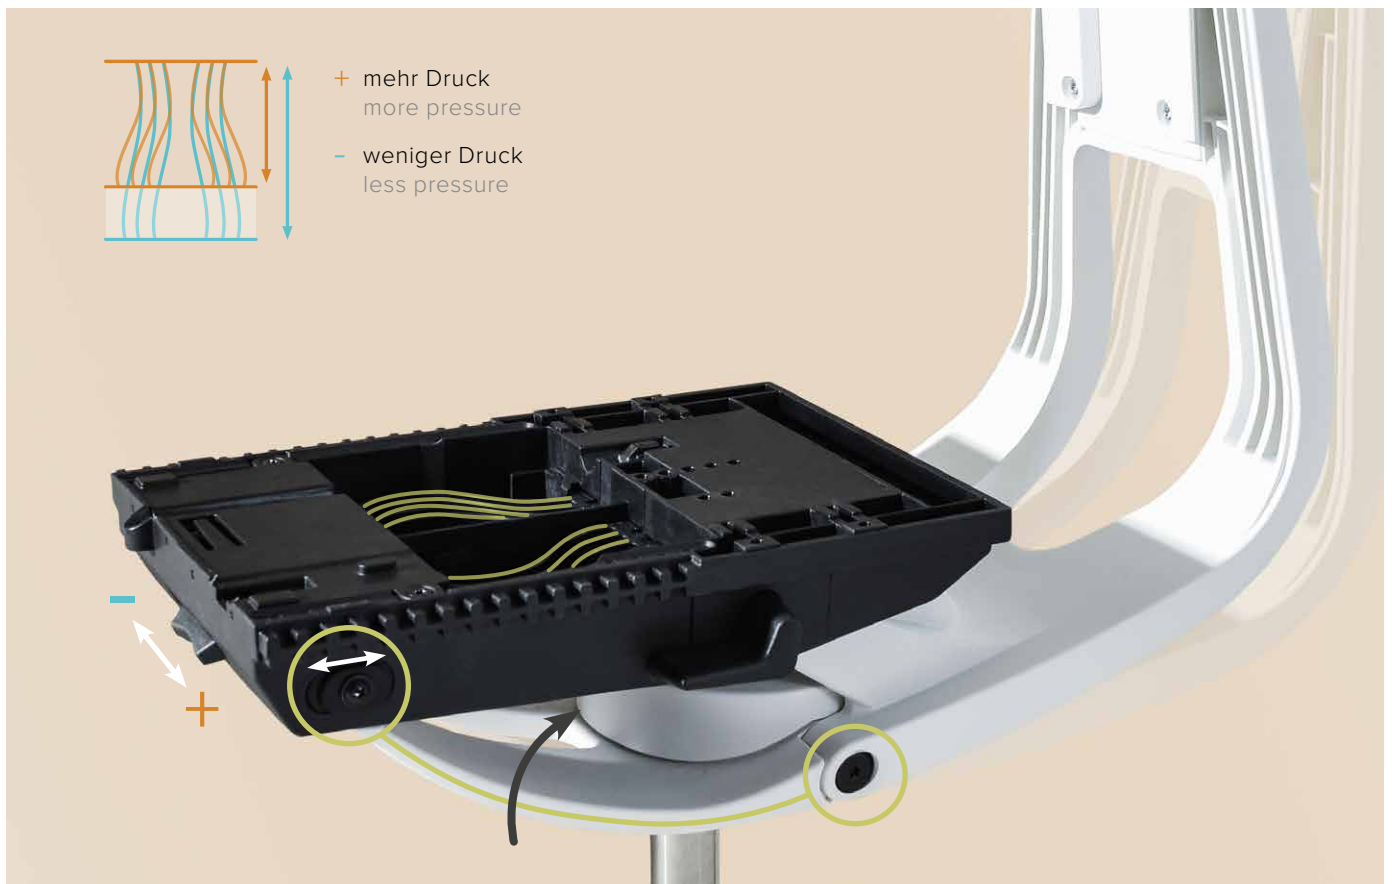

Schlau gedacht und clever gemacht: Die neuartige Technik Motionflex®-Automatic produziert die Gegenkraft automatisch aus dem Material heraus. Zwei Federelemente sind über eine flexible Achse verbunden, was für einen besonders harmonischen synchronen Bewegungsablauf sorgt. Über die elastischen Kunststoff-Lamellen ist dabei eine Feinjustierung möglich. So kann jeder Nutzer den Rückenlehnen-Gegendruck zusätzlich auf das persönliche Komfortempfinden anpassen.

Smart thinking and ingenious engineering: The innovative Motionflex®-Automatic technology automatically generates counterforce from the material itself. Two spring elements are connected via a flexible axis, ensuring a particularly harmonious synchronous motion. The elastic plastic lamellas ensure additional fine adjustment, enabling users to effortlessly adjust the backrest counterpressure to their individual comfort preferences.