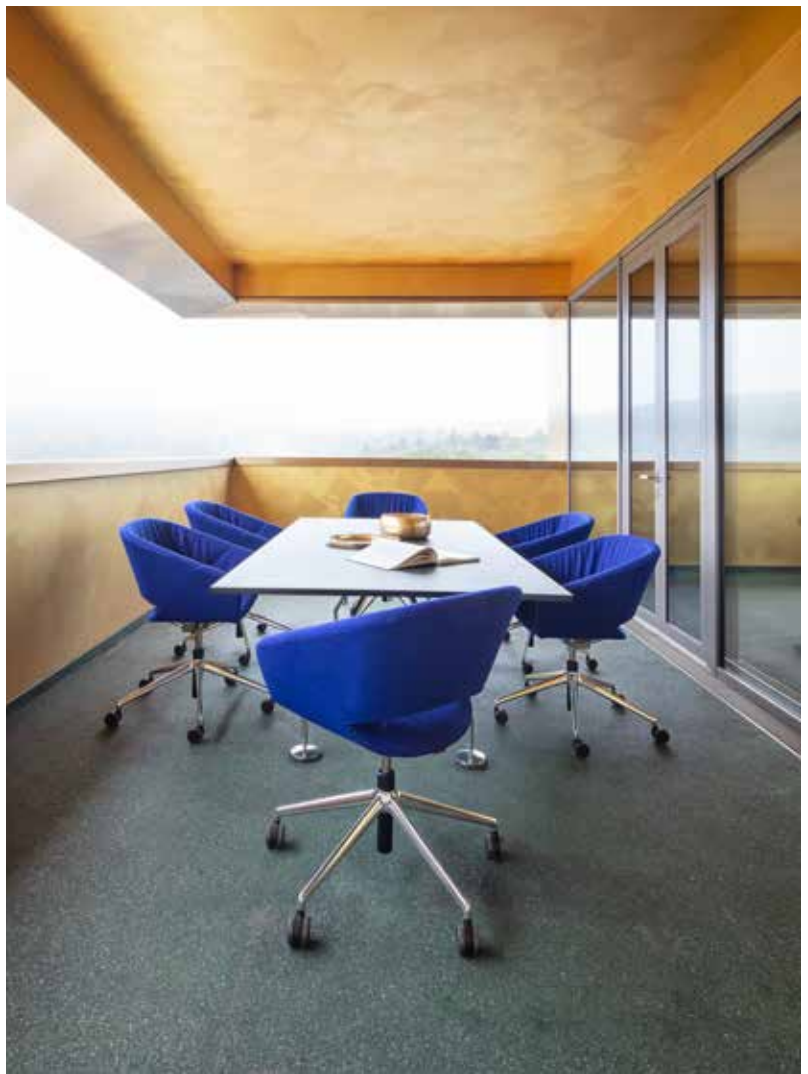

Averio XS

DAS ELEGANTE MATCH

The elegant match

DE Averio XS passt perfekt in moderne, zeitgemäße Innenarchitektur. Ob als Sessel auf filigranen Kufen im eleganten Dining-Bereich, mit edlem Massivholzgestell für die Office-Lounge und das private Wohnen oder drehbar und auf Rollen für anspruchsvolles Conferencing: Averio XS ist vielseitig einsetzbar und macht überall eine sehr gute Figur.

EN Averio XS fits perfectly into modern, contemporary interior design. Whether as a sledbase armchair for an elegant dining area, with a solid wooden frame for the office lounge and private living or as a swivel version on castors for sophisticated conference spaces: the Averio XS models are versatile and cut a very fine figure anywhere.

EN The lightweight combines the elegant Züco design with supreme comfort. The lounge seat with foam-coated frame is available fully cushioned, with the cushioning either firmly attached or loosely cushioned. It can offer relaxed, comfortable seating in a lobby, allow you to focus in a meeting, or present a prestigious look in an executive office. The Züco Averio shows maximum versatility.