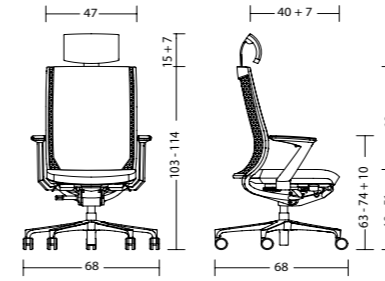

ERGONOMICALLY EXCEPTIONAL, INTUITIVE TO USE, AND ABSOLUTELY ADAPTABLE – FOR WELCOME RELIEF ON LONG WORKING DAYS.

QUICK FACTS

due99 | due98
mit Armlehne with arm supports 20 kg / 19 kg

due95 | due94
mit Armlehne with arm supports 20 kg / 19 kg