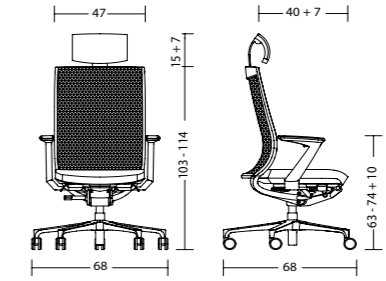

ERGONOMICALLY EXCEPTIONAL, INTUITIVE TO USE, AND ABSOLUTELY ADAPTABLE – FOR WELCOME RELIEF ON LONG WORKING DAYS.

QUICK FACTS

due99 | due98
mit Armlehne with arm supports 20 kg / 19 kg

due95 | due94
mit Armlehne with arm supports 20 kg / 19 kg