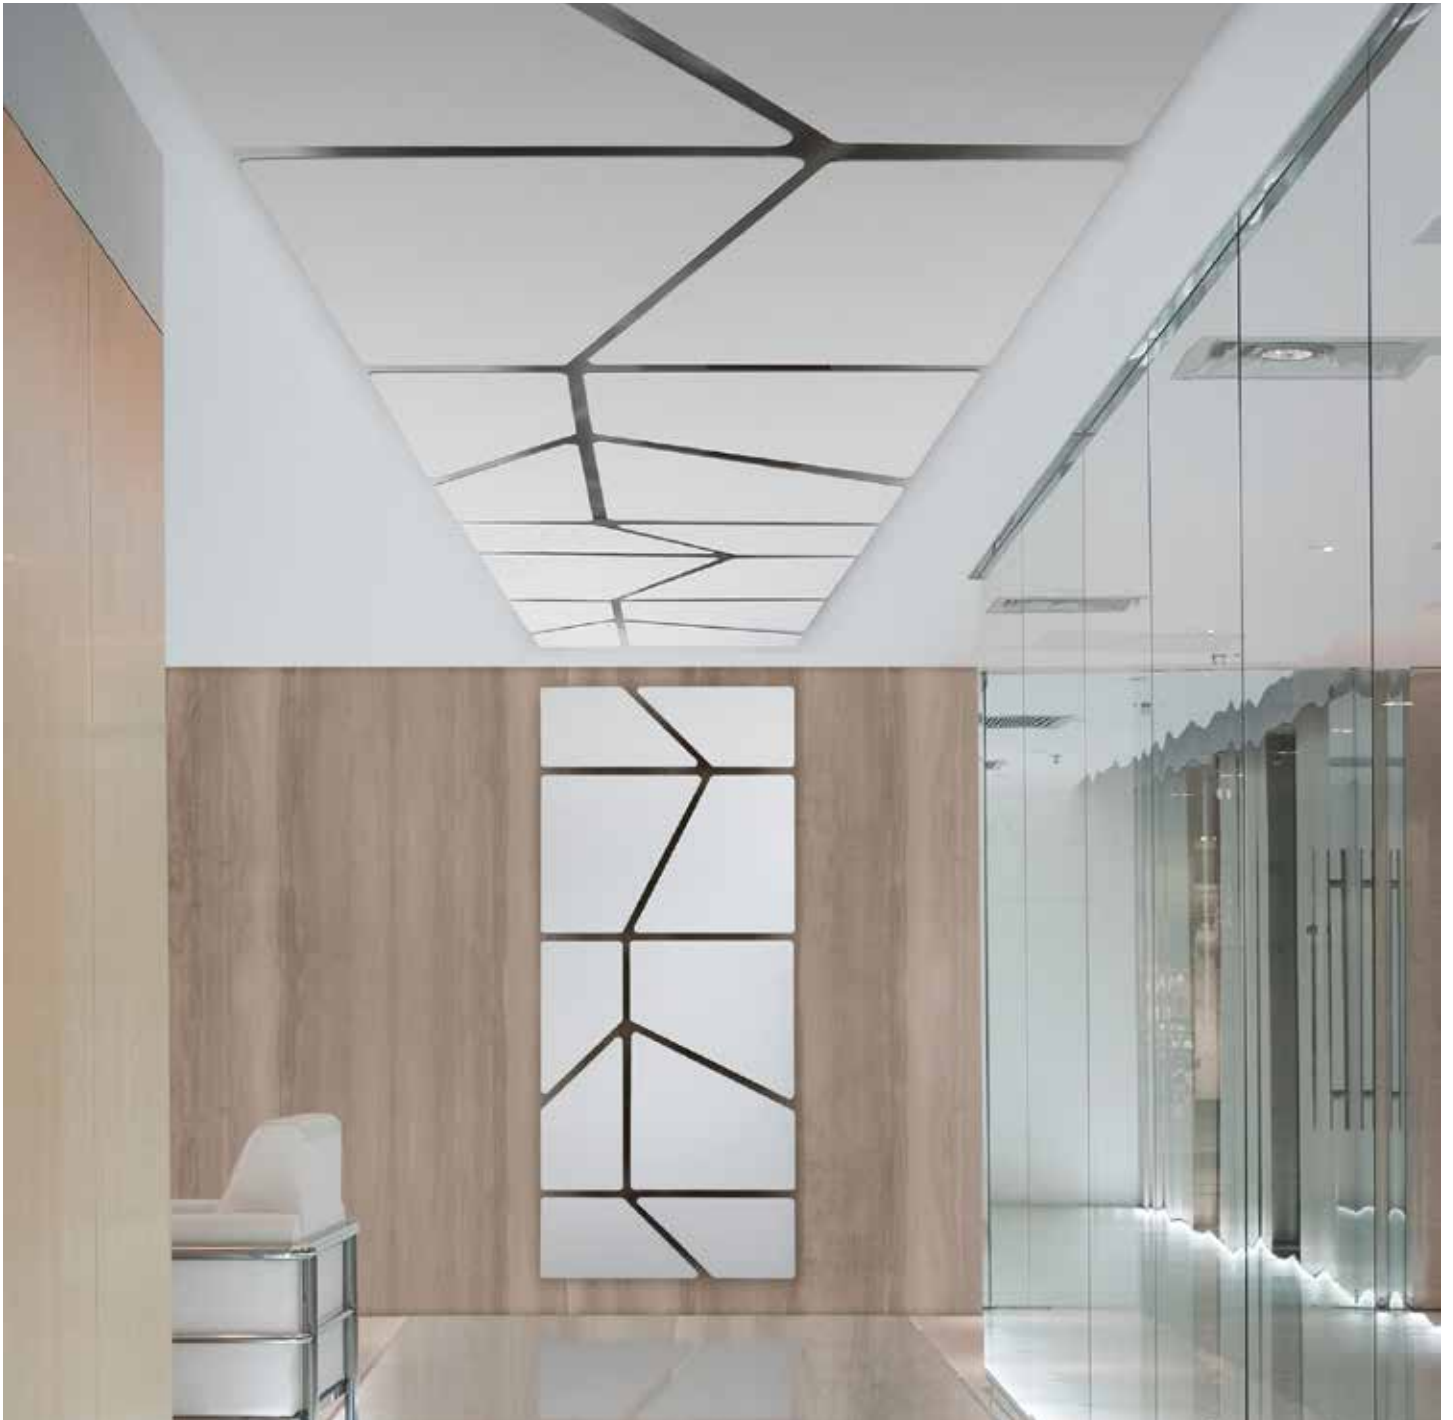

Caimi Brevetti S.p.A. reserves, by its unappealable judgment, the right to modify without prior notice the building materials, the technical and aesthetic specifications, as well as the dimensions of the products in this technical sheet, where pictures are purely as an indication.