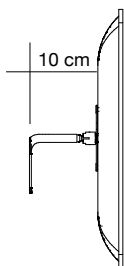

SPECIFICATION

Range: **FLAT**

Design: **Alberto Meda, Francesco Meda**

“Snowsound Technology” sound-absorbing element fixed to the wall / ceiling.

Panel description:

Panel with convex section rear side and flat front side, thickness 36 mm, consisting of an internal padding in polyester fiber with variable density decreasing towards the core of the panel. It is covered on both sides with polyester fabric Trevira CS®, solidly applied to the padding. The panel is characterized by the rigid edge, obtained by the manufacturing process itself, without the presence of any support and stiffening frame.

Panel dimensions:

Support description:

The panel is fixed to the wall/ceiling thanks to a chromed steel arm, available in two lengths, and a plate, also in chromed steel, fixed directly to the panel with self-tapping screws. These two elements are connected by a joint that allows rotation and inclination of the panel itself.