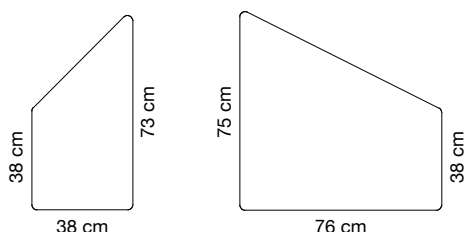

SPECIFICATION

Range: **FLAT**

Design: **Alberto Meda, Francesco Meda**

“Snowsound Technology” sound-absorbing element fixed to the wall / ceiling.

Panel description:

Panel with convex section rear side and flat front side, thickness 36 mm, consisting of an internal padding in polyester fiber with variable density decreasing towards the core of the panel. It is covered on both sides with polyester fabric Trevira CS®, solidly applied to the padding. The panel is characterized by the rigid edge, obtained by the manufacturing process itself, without the presence of any support and stiffening frame.

Panel dimensions:

Support description:

The panel is fixed to the wall/ceiling thanks to a chromed steel arm, available in two lengths, and a plate, also in chromed steel, fixed directly to the panel with self-tapping screws. These two elements are connected by a joint that allows rotation and inclination of the panel itself.