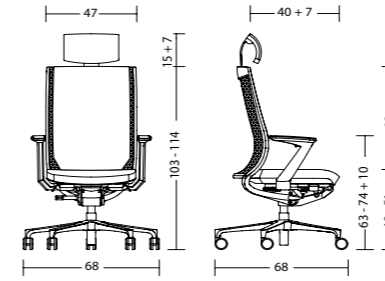

ALL PRODUCTS DUE

Design: Matthias Dohm

ERGONOMISCH ÜBERZEUGEND, INTUITIV BEDIENBAR UND ABSOLUT ANPASSUNGSFÄHIG ENTLASTET ER AN LANGEN ARBEITSTAGEN.

ERGONOMICALLY EXCEPTIONAL, INTUITIVE TO USE, AND ABSOLUTELY ADAPTABLE – FOR WELCOME RELIEF ON LONG WORKING DAYS.

QUICK FACTS

due99 | due98
mit Armlehne with arm supports 20 kg / 19 kg