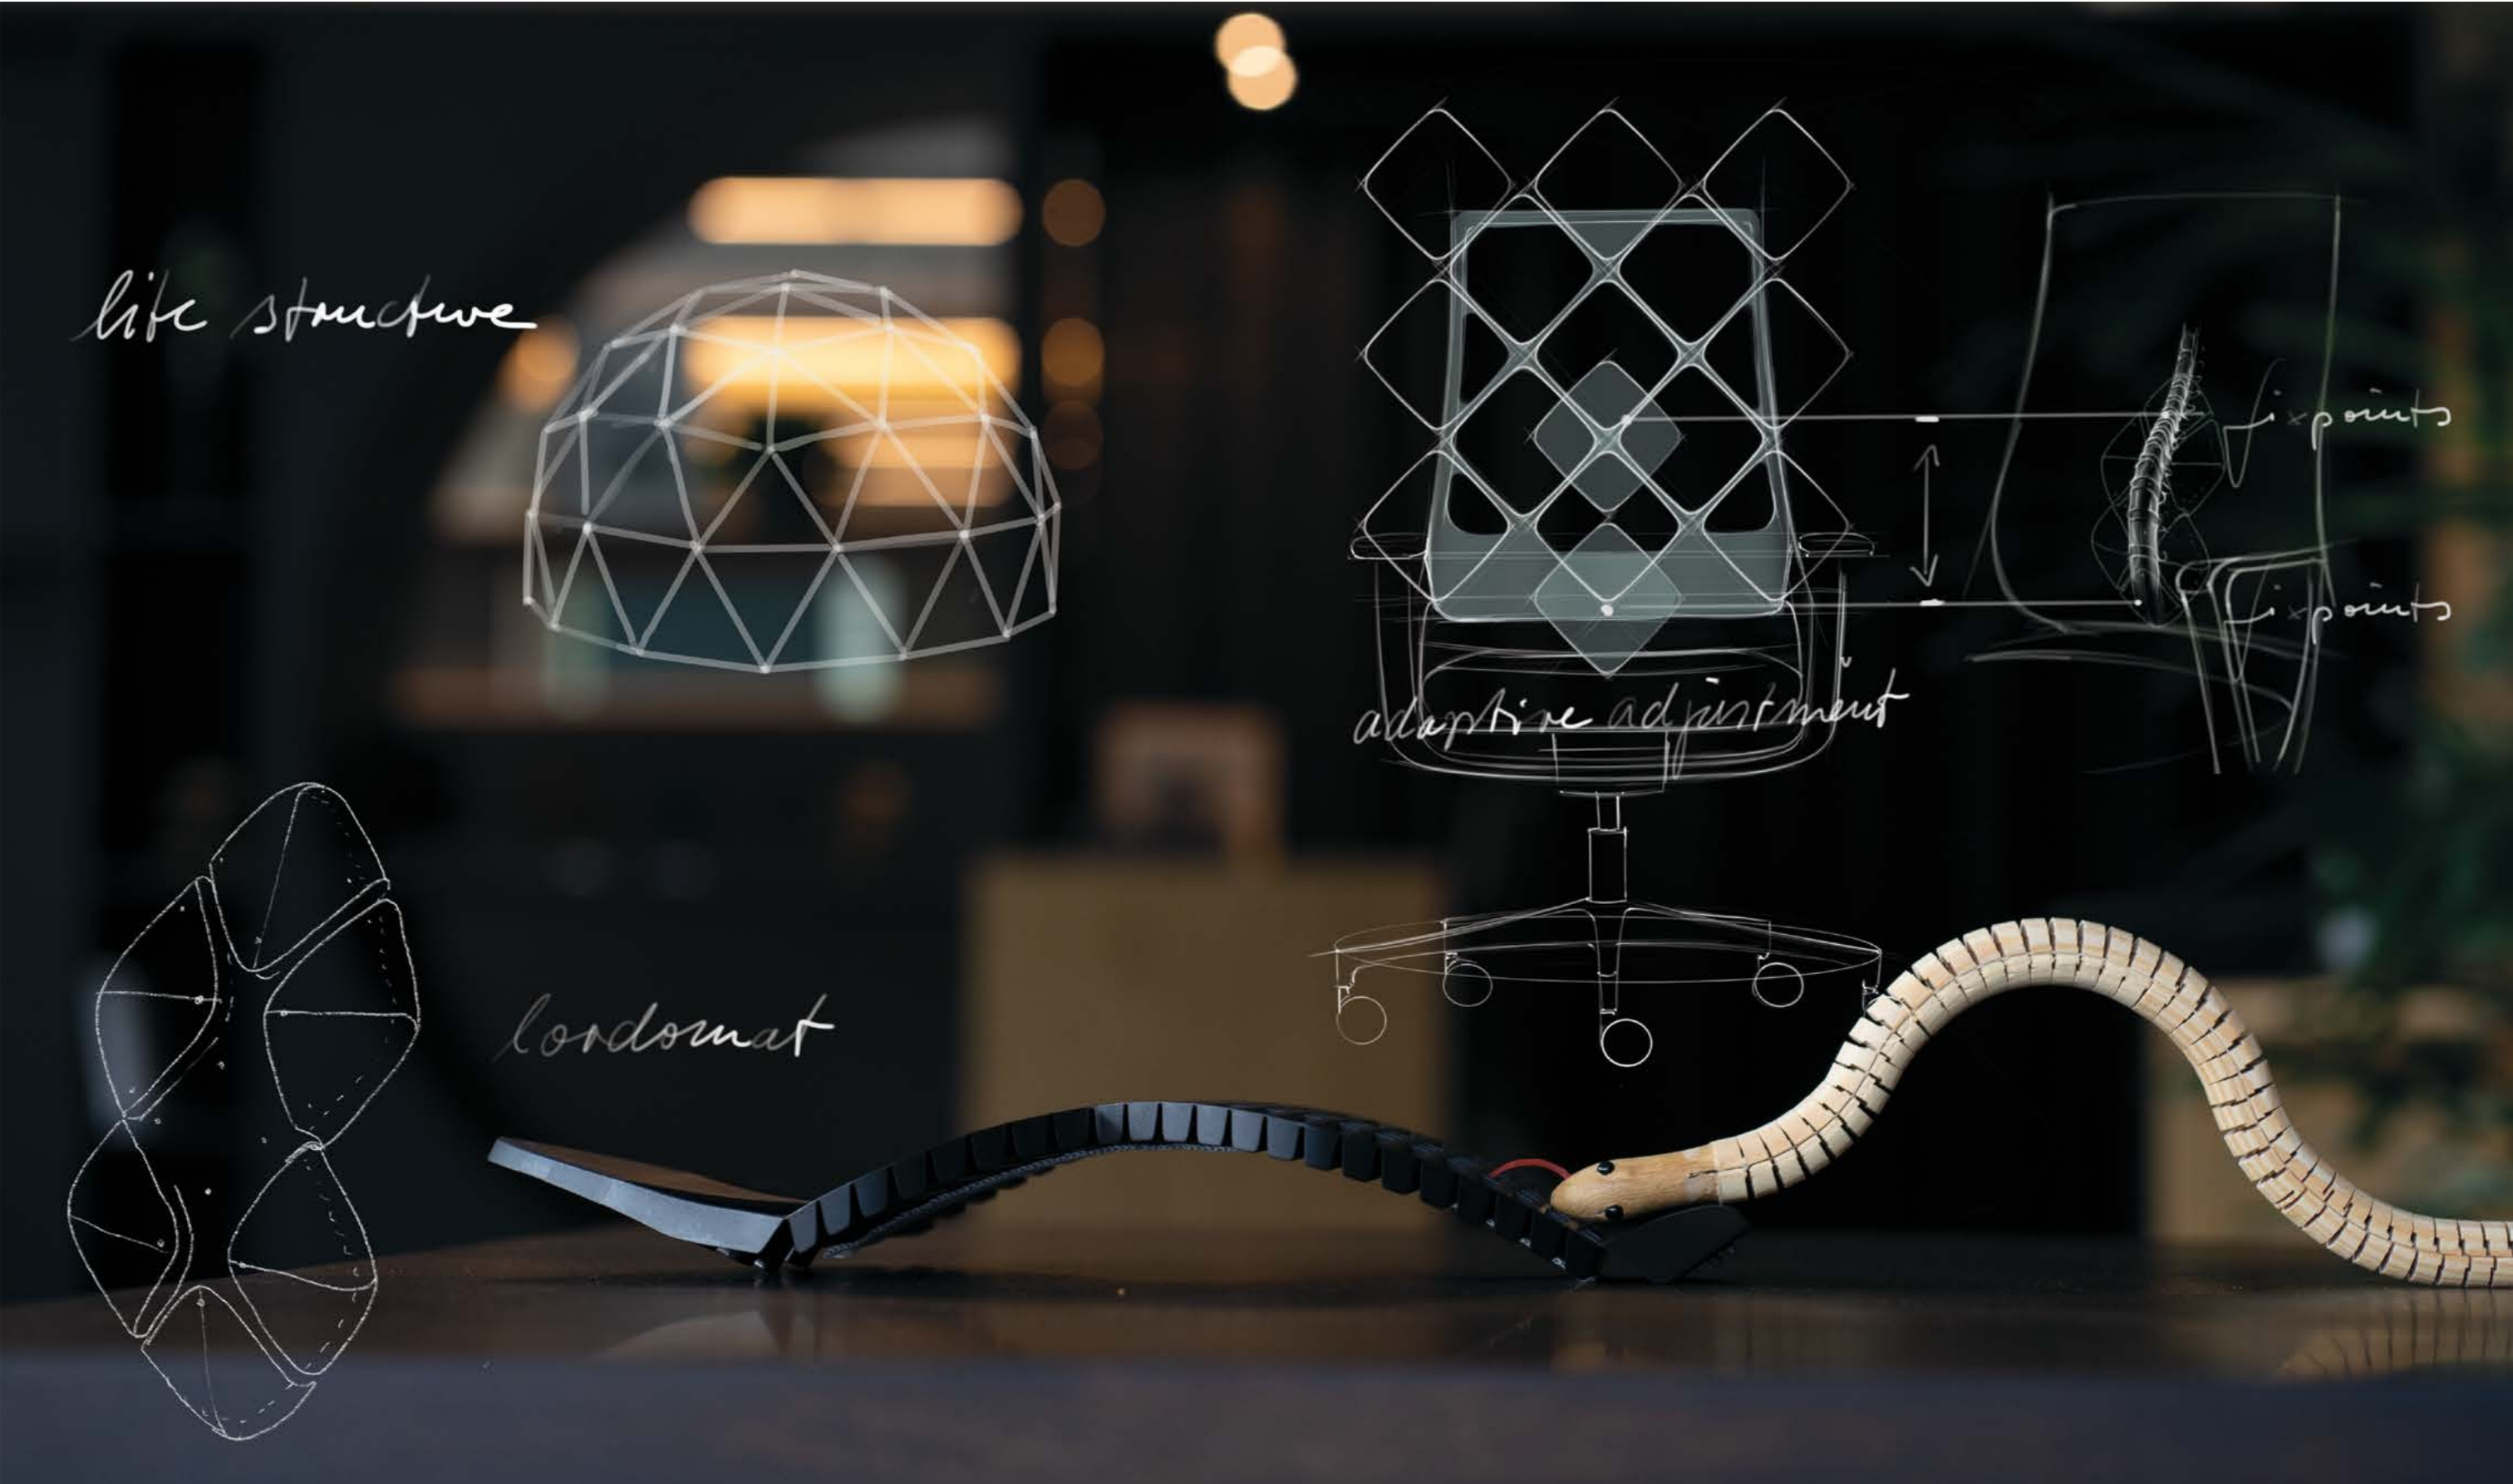

INSPIRED BY FUNCTION

DESIGN BEI KLÖBER ENTSTEHT
AUS DER VERANTWORTUNG
GEGENÜBER DEM NUTZER. DIE
INSPIRATION DER AUTOMATISCH
ADAPTIVEN LORDOSENSTÜTZE
KAM VON DEN WIRBELN EINER
SPIELZEUGSCHLANGE.

DESIGN AT KLÖBER IS A
CONSEQUENCE OF RESPONSIBILITY
TOWARDS THE USER. THE
PATENTED AUTO-ADAPTIVE
LUMBAR SUPPORT WAS IN-
SPIRED BY THE VERTEBRAE OF
A SNAKE TOY.