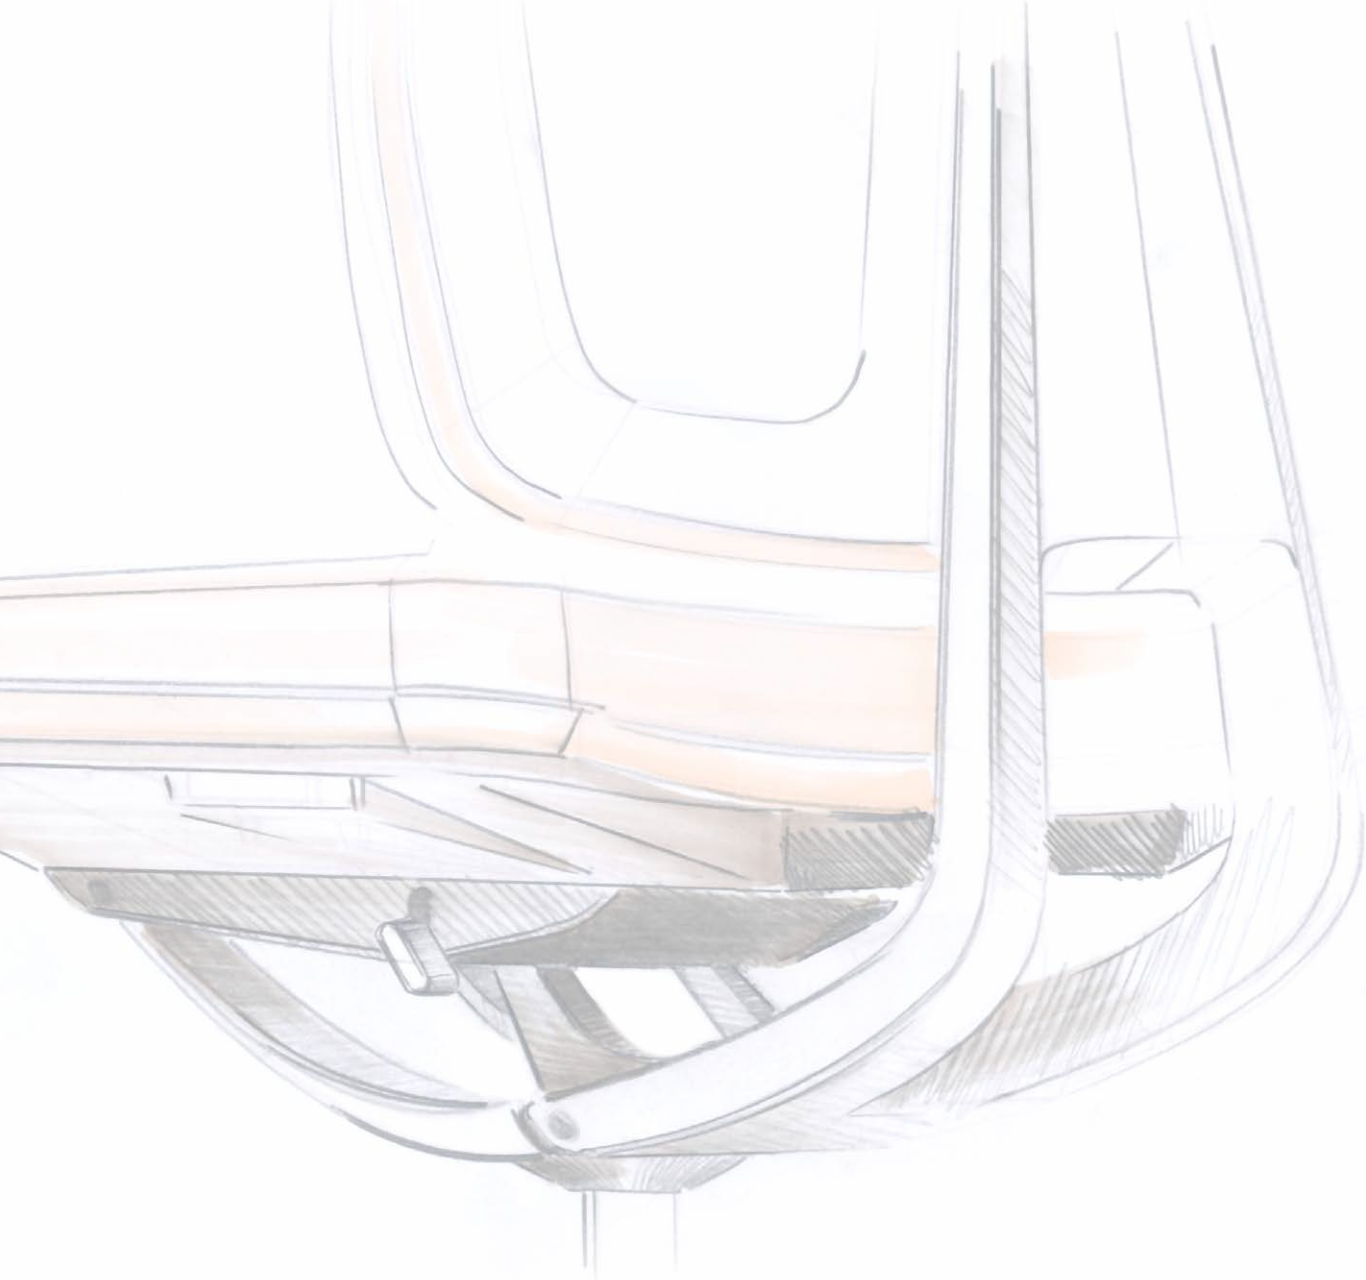

„Jedes Bauteil der Motionflex®-Automatic ist auf minimalen Materialeinsatz durchdesignt.“

“Every component of the Motionflex®-Automatic is designed to minimize the use of materials.”

„Die Linienführung ist dynamisch und ausgewogen zugleich, da der Rückenlehnenträger in einem direkten Schwung bis zur Sitzvorderkante durchläuft. Durch diese offen gestaltete Struktur wird die Motionflex®-Automatic zum integralen Bestandteil des gesamten Stuhls.“

"The lines are dynamic and balanced at the same time, as the backrest support runs in a direct curve through to the front edge of the seat. This open structure makes the Motionflex®-Automatic an integral part of the entire chair."